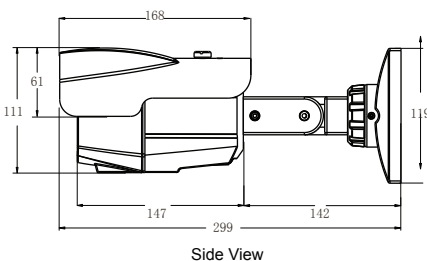

## 45M Outdoor Color IR Camera

**iNNEKT**  
Innovative Technology

- 960H SONY Double Scan Super HAD CCD II
- Super Wide Dynamic Range by SONY Effio-P
- Stylish aluminum alloy housing for outdoor
- Wide input voltage (DC 9-20V)
- User - friendly line Control OSD menu
- Fixed iris board lens 6.0mm
- 2PC x Super IR Array LED. Up to 45M range
- Constant current circuit for long life IR LED
- IP66 Weatherproof with outstanding durability
- Internal cable wiring with 3 axis bracket

### Dimensions (unit : mm)

Bottom View