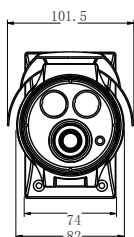

## 45M Outdoor Color IR Camera

**iNNEKT**  
Innovative Technology

- 960H SONY Double Scan Super HAD CCD II
- Super Wide Dynamic Range by SONY Effio-P
- Stylish aluminum alloy housing for outdoor
- Wide input voltage (DC 9-20V)
- User - friendly line Control OSD menu
- Fixed iris board lens 6.0mm
- 2PC x Super IR Array LED. Up to 45M range
- Constant current circuit for long life IR LED
- IP66 Weatherproof with outstanding durability
- Internal cable wiring with 3 axis bracket

### Dimensions (unit : mm)

Bottom View