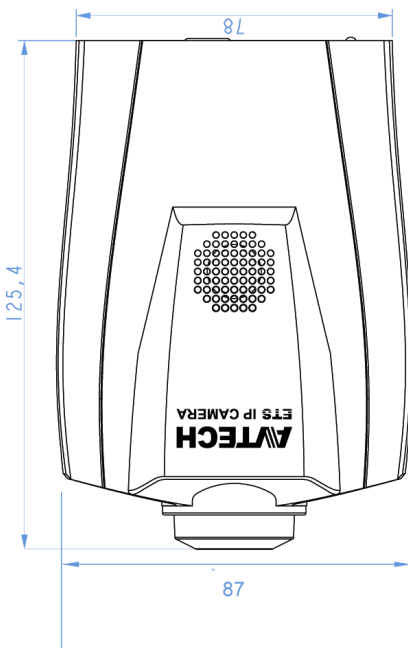

DIMENSIONS

Dimensional tolerance: $\pm 5\text{mm}$

SPECIFICATIONS

■ Network	
Network Compression	H.264 / MPEG4 / MJPEG
Multiple Video Streaming (Encode Modes, IPS, Resolution)	3 (H.264, MJPEG, MPEG4)
LAN Port	YES
LAN Speed	10/100 Based-T Ethernet
Supported Protocols	DDNS, PPPoE, DHCP, NTP, SNTP, TCP/IP, ICMP, SMTP, FTP, HTTP, RTP, RTSP, RTCP, IPv4, Bonjour, UPnP, DNS, UDP, IGMP, QoS
ONVIF Compatible	YES (Profile S)
Frame Rate	NTSC:30, PAL:25
Number of Online Users	10
Security	(1) Multiple user access levels with password (2) IP address filtering (3) Digest authentication
Remote Access	(1) Internet Explorer on Windows operating system (2) 16CH Video Viewer on Windows & MAC operating system (3) EagleEyes on iPhone, iPad & Android mobile devices
■ Camera	
Image Sensor	1/4" SONY CMOS image sensor
Video Resolution	SXGA, 720P, VGA, QVGA
Min Illumination	0.1 Lux / F1.5, 0 Lux (LED ON)
Shutter Speed	1/2 to 1/10,000 sec
S/N Ratio	More than 48dB (AGC off)
Lens	f3.8mm / F1.5
Viewing Angle	62.7° (Diagonal) / 53.7° (Horizontal) / 34.1° (Vertical)
IR LED	12 units
IR Effective Range	Up to 10 meters
IR Shifter	YES
LED Indication	YES
White Balance	ATW
AGC	Auto
IRIS Mode	AES
POE	YES (IEEE 802.3af)
External Alarm I/O	YES
Microphone	YES
Speaker	YES
Power Source (±10%)	12V / 1A
Operating Temperature	0°C~40°C
■ Others	
Mobile Surveillance	iPad / iPhone / Android mobile device
RTC (real-time clock)	YES
Motion Detection	YES
Digital Pan / Tilt / Zoom	YES
Event Notification	FTP / Email
Minimum Web Browsing Requirements	<ul style="list-style-type: none"> • Pentium 4 CPU 1.3 GHz or higher, or equivalent AMD • 256 MB RAM • AGP graphics card, Direct Draw, 32MB RAM • Windows 7, Vista & XP, DirectX 9.0 or later • Internet Explorer 7.x or later